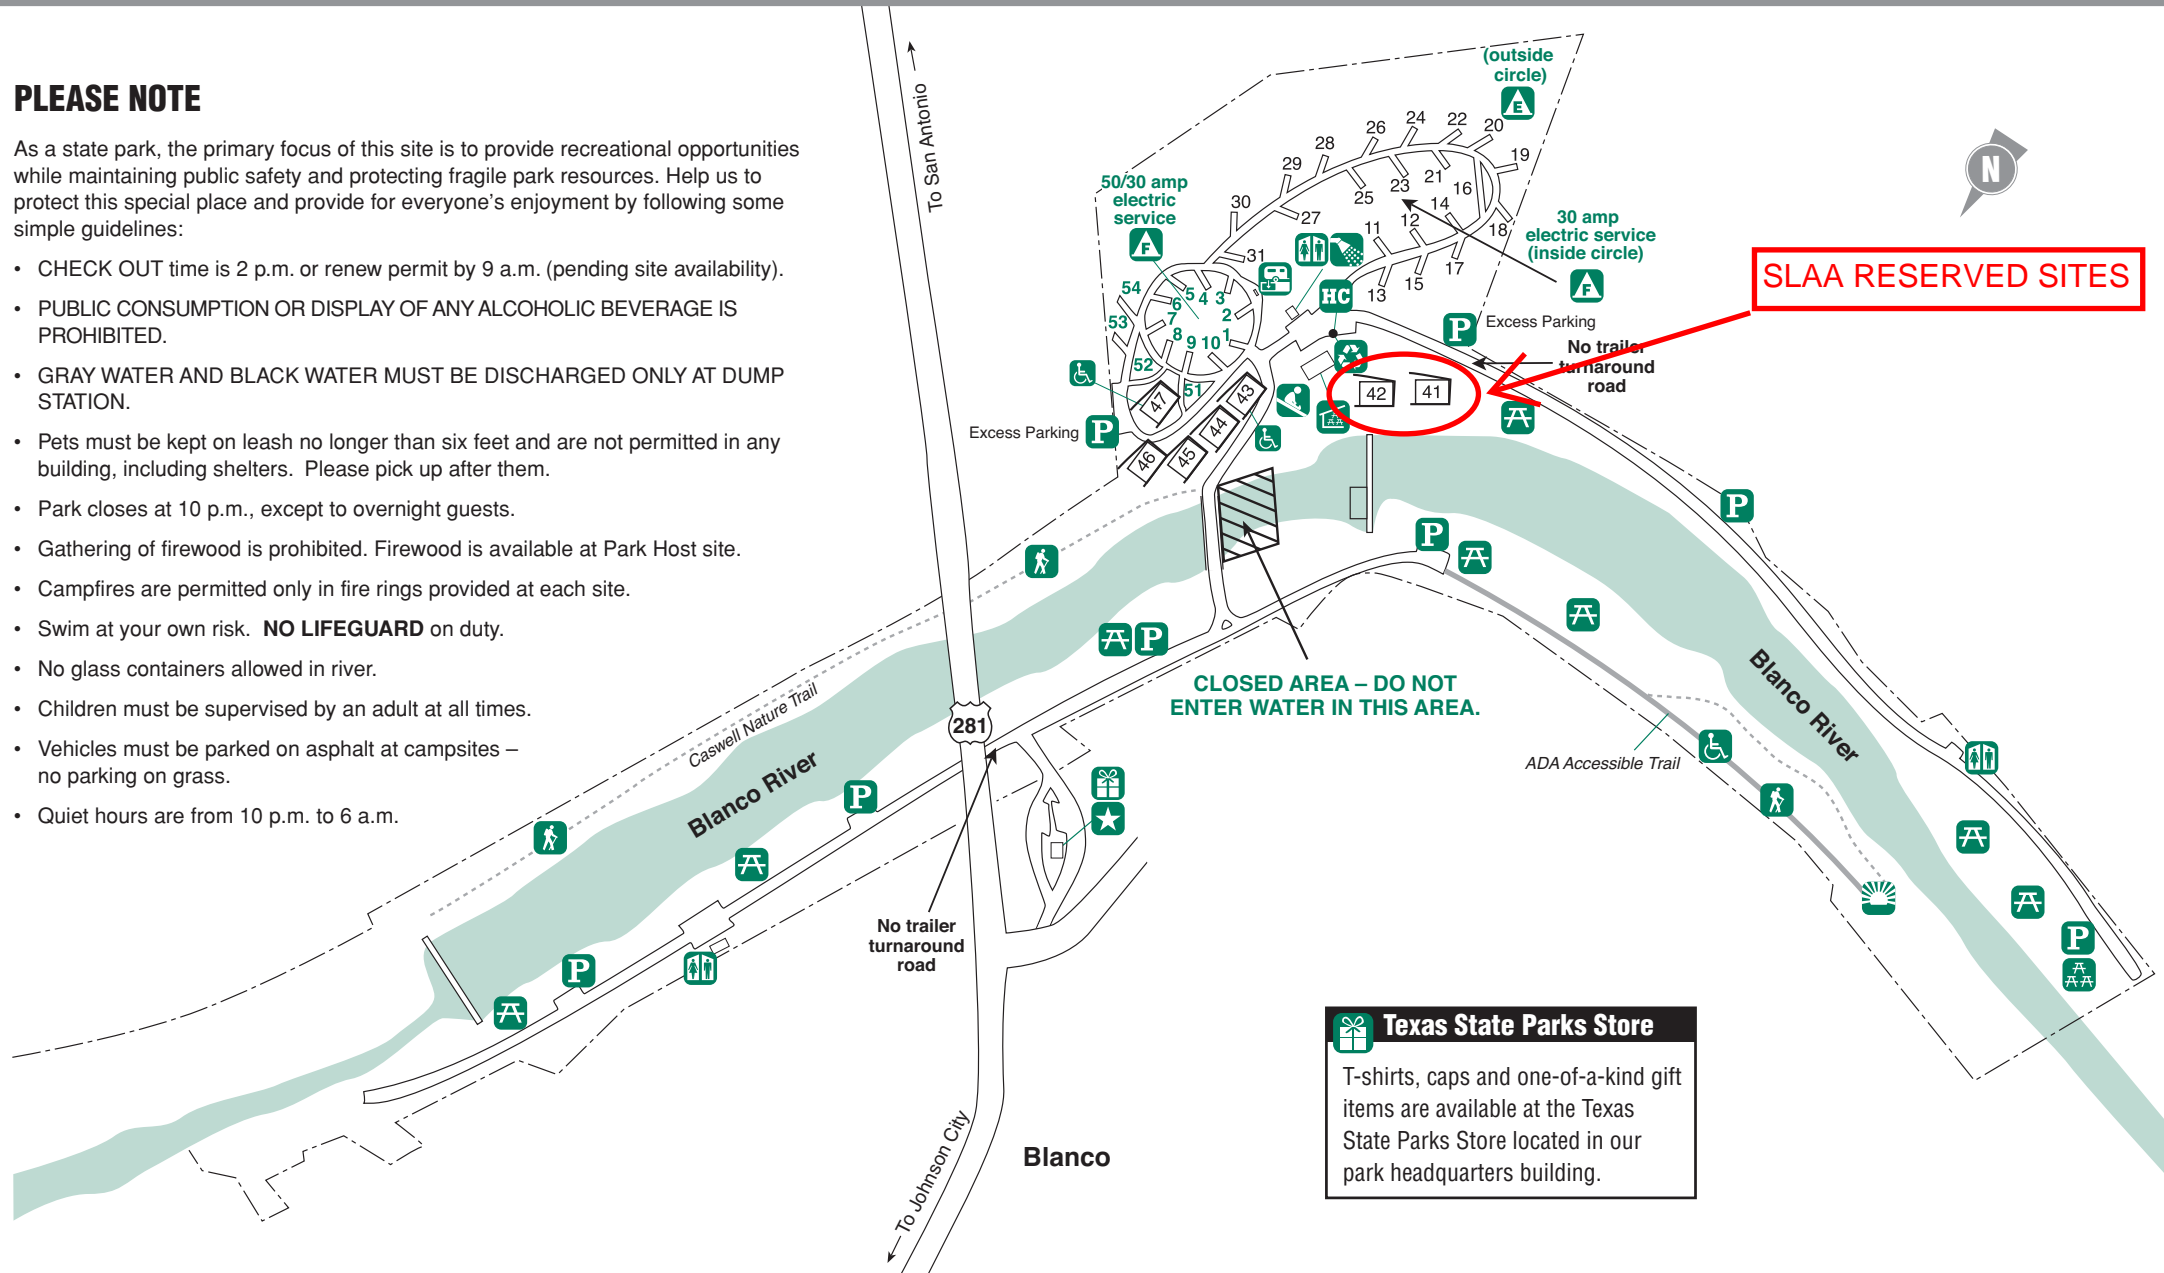

- CHECK OUT time is 2 p.m. or renew permit by 9 a.m. (pending site availability).
- PUBLIC CONSUMPTION OR DISPLAY OF ANY ALCOHOLIC BEVERAGE IS PROHIBITED.
- GRAY WATER AND BLACK WATER MUST BE DISCHARGED ONLY AT DUMP STATION.
- Pets must be kept on leash no longer than six feet and are not permitted in any building, including shelters. Please pick up after them.
- Park closes at 10 p.m., except to overnight guests.
- Gathering of firewood is prohibited. Firewood is available at Park Host site.
- Campfires are permitted only in fire rings provided at each site.
- Swim at your own risk. **NO LIFEGUARD** on duty.
- No glass containers allowed in river.
- Children must be supervised by an adult at all times.
- Vehicles must be parked on asphalt at campsites – no parking on grass.
- Quiet hours are from 10 p.m. to 6 a.m.

LEGEND

- ★ Headquarters
- 🎁 State Parks Store
- 🚻 Restrooms
- 🚿 Showers
- ⚡ Water and Electric Sites
- 🏠 Full Hookup Sites
- ♻️ Dump Station
- 🏠 41 Screened Shelters
- ♿ Wheelchair Accessible
- 🚶 Nature Trail
- 🌅 Scenic Overlook
- 🍷 Picnic Area
- 🍷 Group Picnic Area
- 🏠 Group Picnic Pavilion
- P Parking
- 🎡 Playground
- 🔥 HC Hot Coal Bin
- ♻️ Recycle Bin